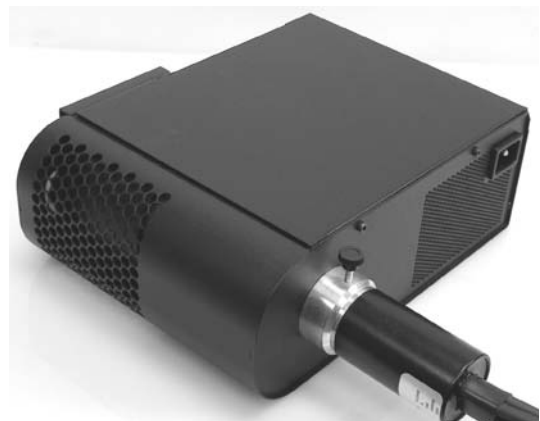

35/70/150 watt Metal halide light source

- Compact, high output light source.
- Available in 35, 70 and 150 watt output. Complete with long life, colour stable CDMT lamp.
- Electronic control gear, low noise fan cooled with thermal cut out protection.
- Micro switch to prevent operation whilst the lamp is removed.
- Easy access for maintenance.

Specification

Ordering Codes

- 150 watt HQI light source
LS101/complete with lamp
- 70 watt HQI light source
LS102/complete with lamp
- 35 watt HQI light source
LS103/complete with lamp

Photo shows 150 watt light source with fibre optic harness.