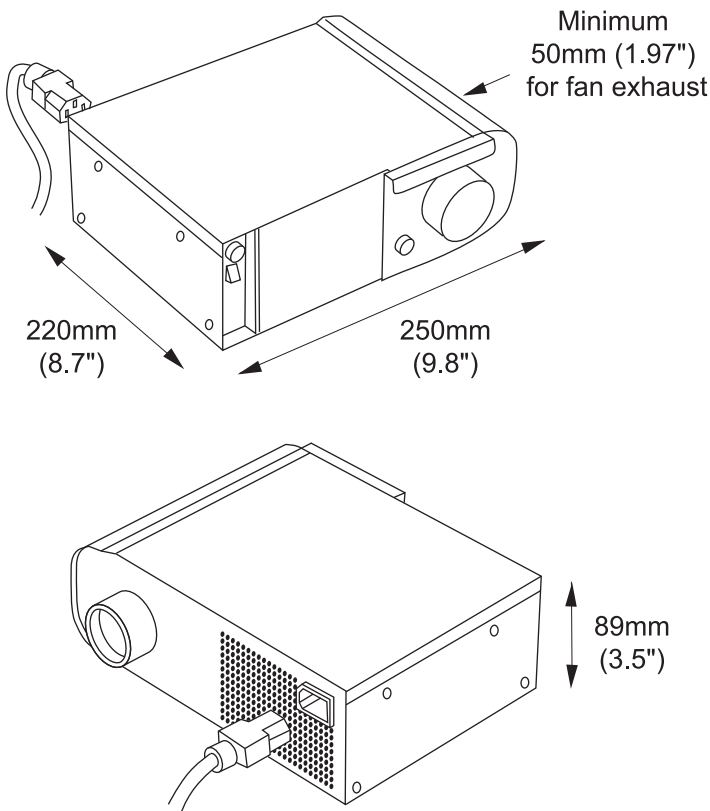

35/70/150 watt Metal halide light source

- Compact, high output light source.
- Available in 35, 70 and 150 watt output. Complete with long life, colour stable CDMT lamp.
- Electronic control gear, low noise fan cooled with thermal cut out protection.
- Micro switch to prevent operation whilst the lamp is removed.
- Easy access for maintenance.

Specification

Ordering Codes

- 150 watt HQI light source
LS101/complete with lamp
- 70 watt HQI light source
LS102/complete with lamp
- 35 watt HQI light source
LS103/complete with lamp

Photo shows 150 watt light source with fibre optic harness.