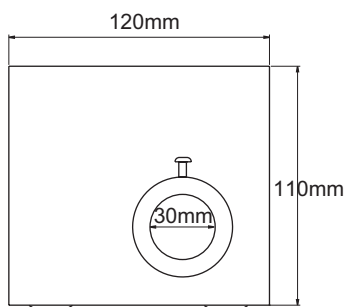

## 50 watt halogen light source

- Basic light source.
- 12 volt 50 watt maximum output.
- Complete with dichroic reflector lamp.
- Remote electronic transformer.
- Silent operation
- Easy access for maintenance.

## Specification