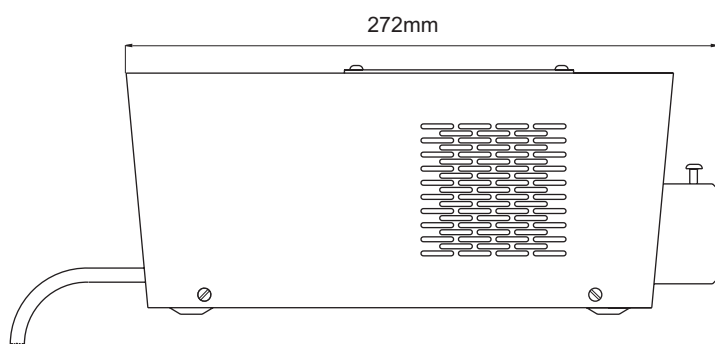

Specification