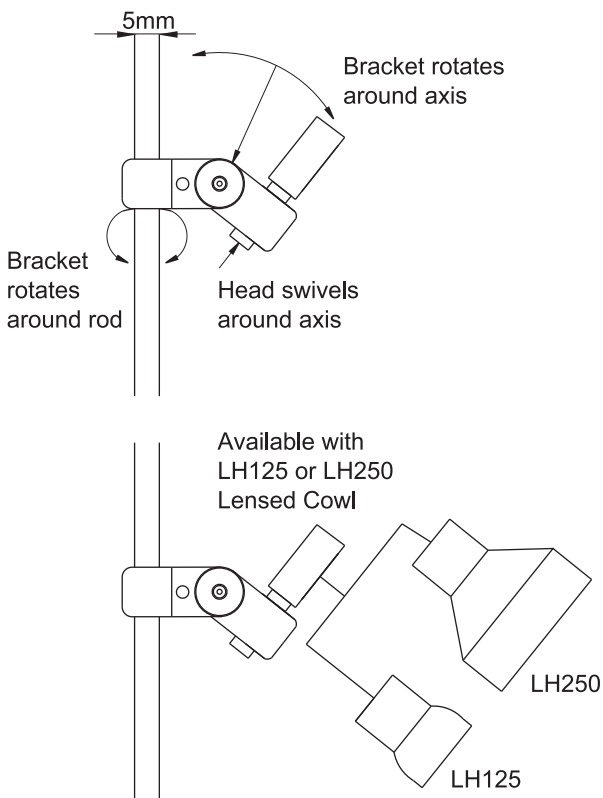

## Adjustable Aluminium Bracket

# AAB

- Infinitely adjustable between spot for highlighting and flood for a general wash of light.
- Available as standard in anodised finish.
- Powder coating available subject to minimum order.
- This is an extremely versatile system that can be stud mounted or rod mounted (with Rod Adapter) and can be adjusted to literally any position.
- Can be fitted with a range of effect and colour gels.

### Specification

Material: Aluminium

Photo shows AAB complete with LH125 lensed cowl.