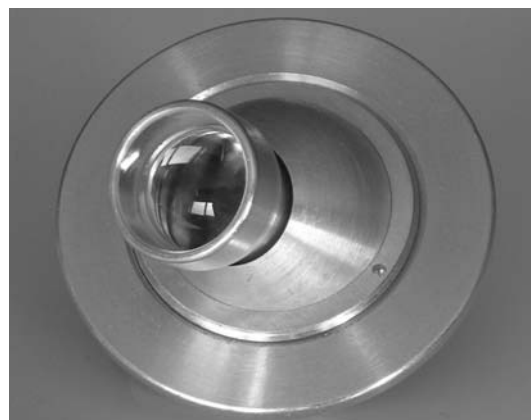

Semi-recessed Spotlight

LBP45

- Infinitely adjustable between spot for highlighting and flood for a general wash of light. Locking ring fixes direction of focus. (10° – 40°)
- Available as standard in powder coated black or white and anodised aluminium (natural).
- Also available by request. Powder coated to any RAL colour or colour anodised.
- Adjustable 40° from vertical.
- Can be fitted with a range of effect and colour gels.

Specification

Ordering Codes

Anodised Aluminium (natural) LBP45-03

Anodised colour
Please ring for details

Photo shows LBP45 complete with LH125 lensed cowl.