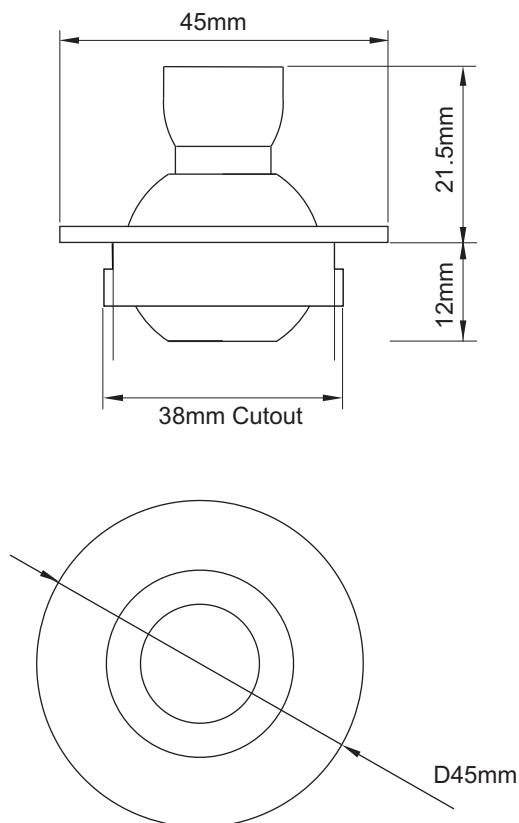

Semi-recessed Spotlight

LBP45

- Infinitely adjustable between spot for highlighting and flood for a general wash of light. Locking ring fixes direction of focus. (10° – 40°)
- Available as standard in powder coated black or white and anodised aluminium (natural).
- Also available by request. Powder coated to any RAL colour or colour anodised.
- Adjustable 40° from vertical.
- Can be fitted with a range of effect and colour gels.

Specification

Ordering Codes

Anodised Aluminium (natural) LBP45-03

Anodised colour
Please ring for details

Photo shows LBP45 complete with LH125 lensed cowl.